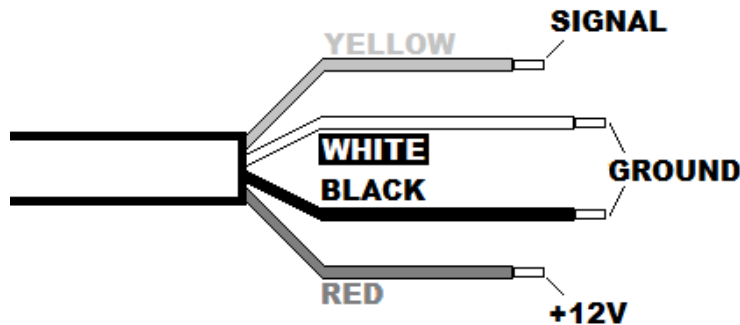

AH15

ACTIVE COMPACT WEATHERPROOF HORN SPEAKER

Item ref: 952.103UK

User Manual

Caution: Please read this manual carefully before operating
Damage caused by misuse is not covered by the warranty

The AH15 is a robust, weatherproof horn speaker with a built-in amplifier, which can be installed indoors or outdoors onto a wall or other surface from its adjustable mounting bracket.

Follow the wiring guide below for power and signal connections to the 4-core cable (connections should be sealed or sheltered from the elements)

The amplifier can be operated from any 12Vdc power supply capable of delivering up to 1.2A current.

Connect the Line Level Audio (0dB = 0.775Vrms) input to the yellow wire and Ground to the white wire (signal & power ground are common)

Connect +12V to the red wire and connect the Ground to the black wire.

Specifications

Power supply	12Vdc, 1.2A (not included)
Construction	ABS moulded body, metal bracket
Connection	Hard-wired cable (power + line in)
Output power: max.	15W
IP rating	IP66
Dimensions	165 x 140mmØ
Weight	446g